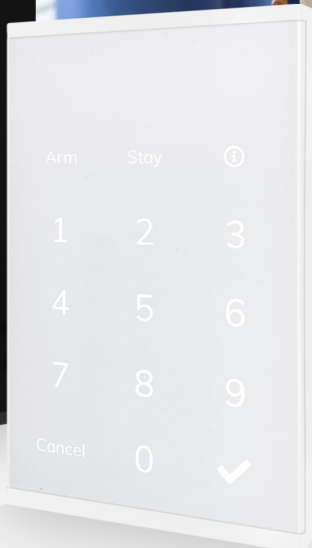

Slimline Touch Interface

EC-KP W & EC-KP B

 infinity series
powered by EliteControl

Security Keypad for Infinity Series EC Control Panels

EC-KP B

EC-KP W

Features

- Multiple display/sleep options
- Aligns with many light switch plates
- Adjustable brightness & beep tone
- Simple surface mount installation
- Compatible with multiple alarm types
- Supports traditional 'address' programming
- New Zealand designed & manufactured
- Available in white or black

5 Year [Warranty](#)

New Zealand Designed & Manufactured

5 Year **Warranty**

Combining Sophistication & Functionality

Specifications

- 12VDC (powered from alarm panel)
- Connects to EC-i, ESX V2, ESL or Runner bus
- Hardwire up to 300m from control panel
- Direct fix or fits standard vertical flush box
- Mounting height: 1.2 to 1.5m
- Self calibrating when attached to backplate

The EC-KP is one of the most discrete alarm keypads available, pairing seamlessly with most light switch plates in your home or business. Customisable backlight & sleep options allow users to configure each keypad for rooms or hallways where low light, or no light is often essential.